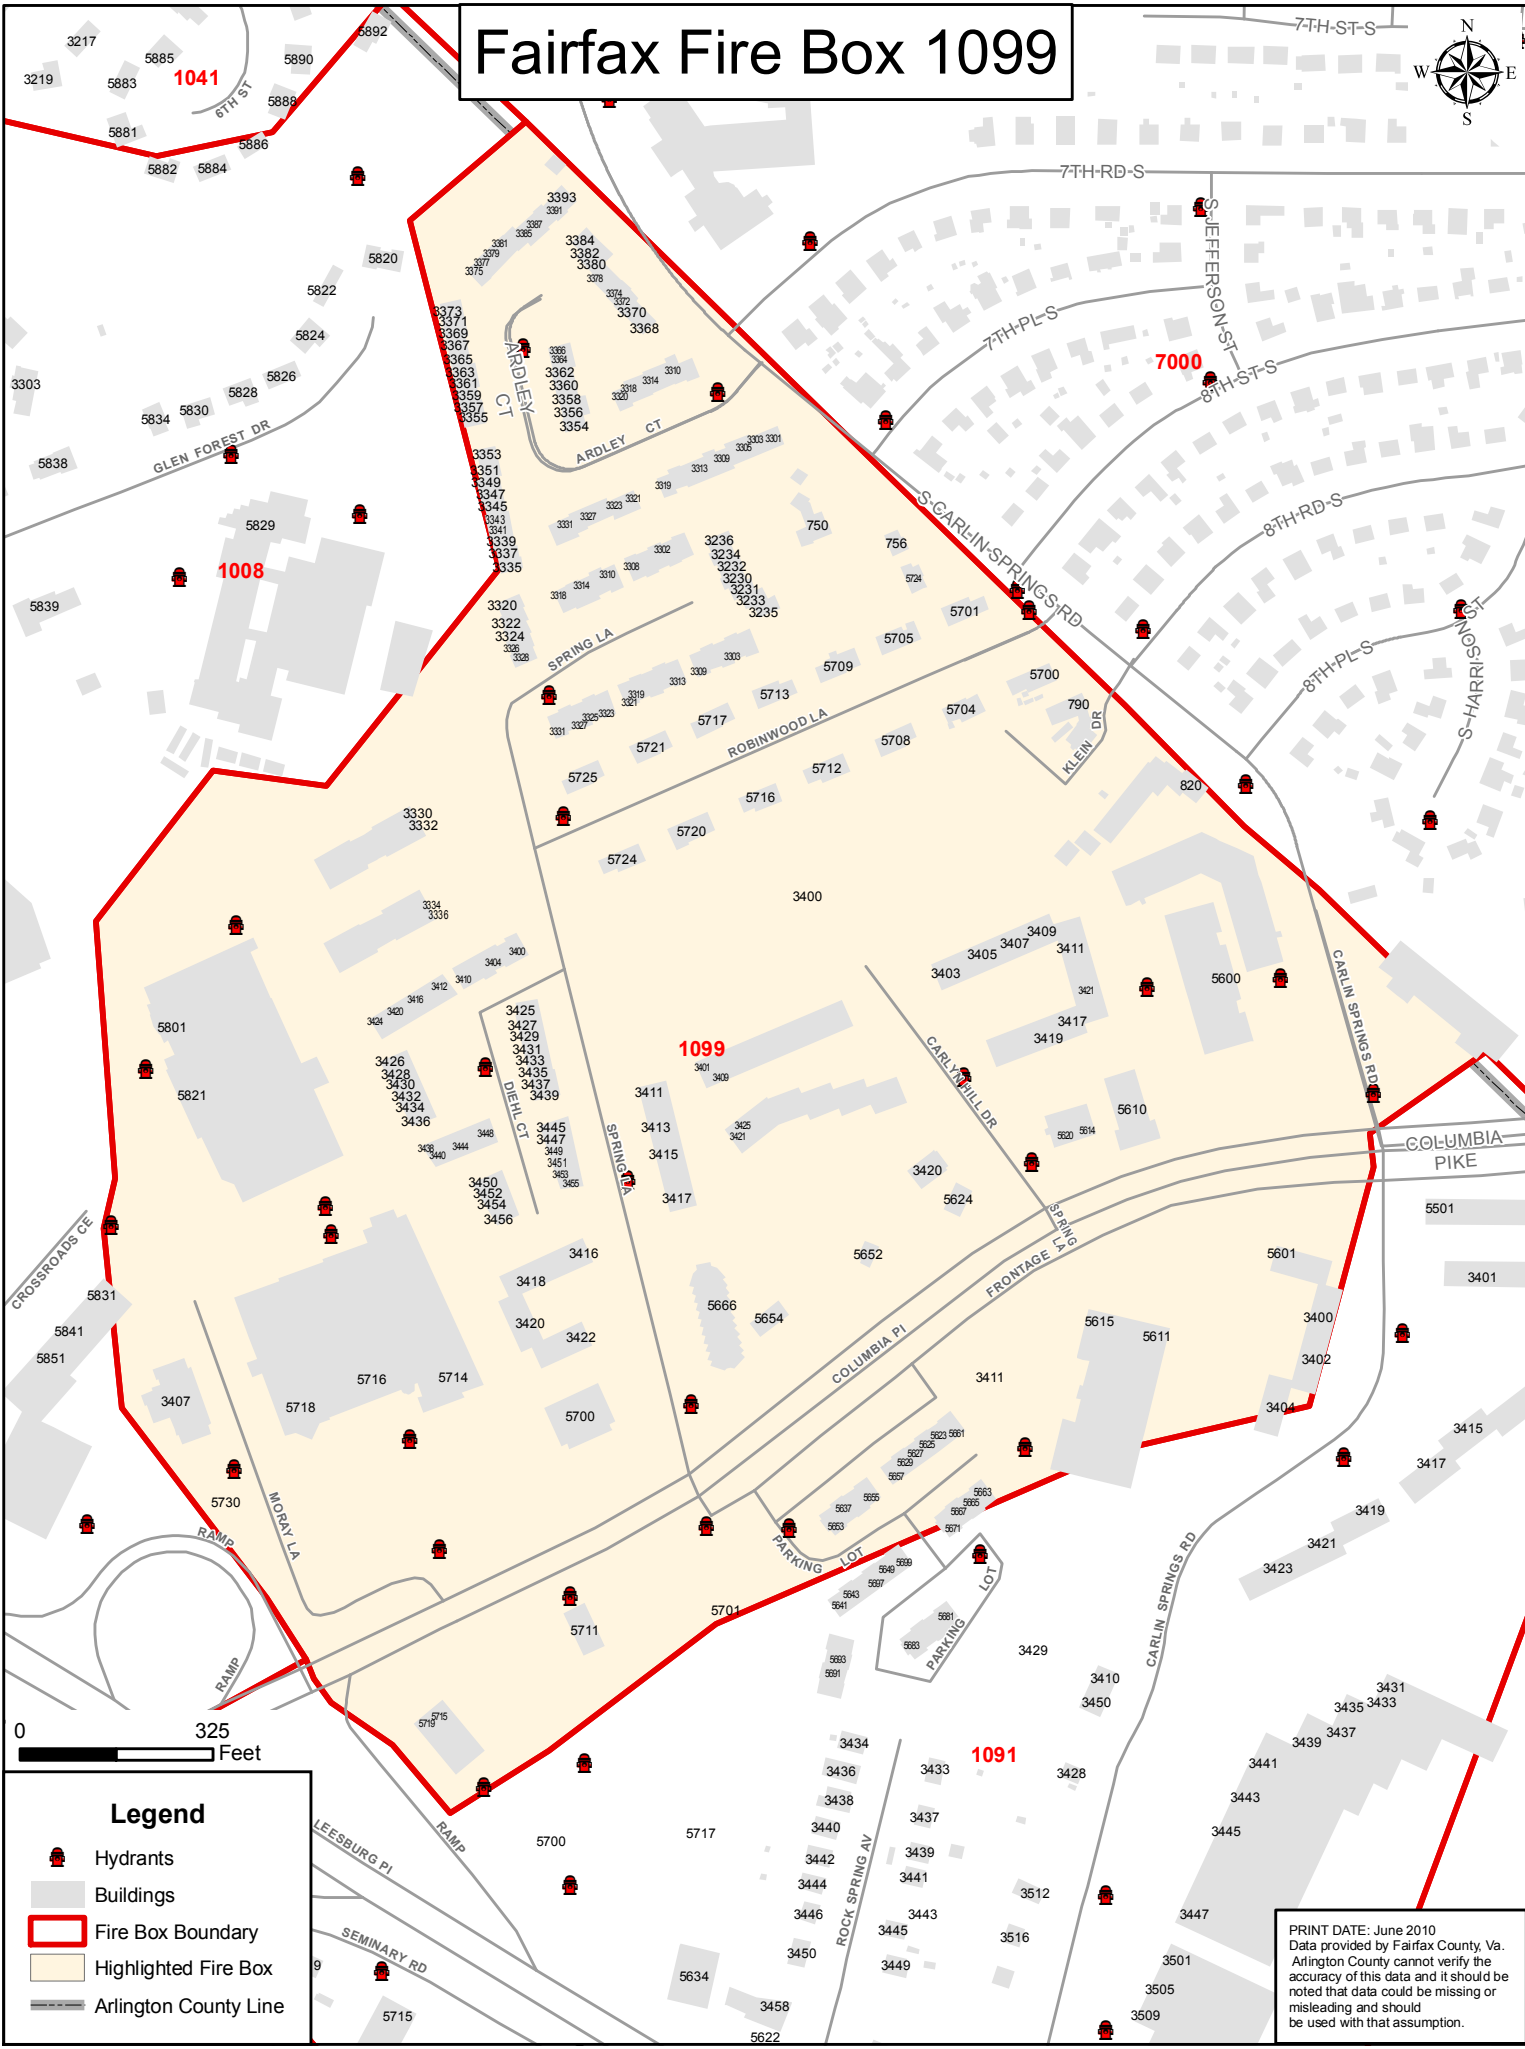

# Fairfax Fire Box 1099

0 325 Feet

**Legend**

- Hydrants
- Buildings
- Fire Box Boundary
- Highlighted Fire Box
- Arlington County Line

PRINT DATE: June 2010  
Data provided by Fairfax County, Va.  
Arlington County cannot verify the accuracy of this data and it should be noted that data could be missing or misleading and should be used with that assumption.