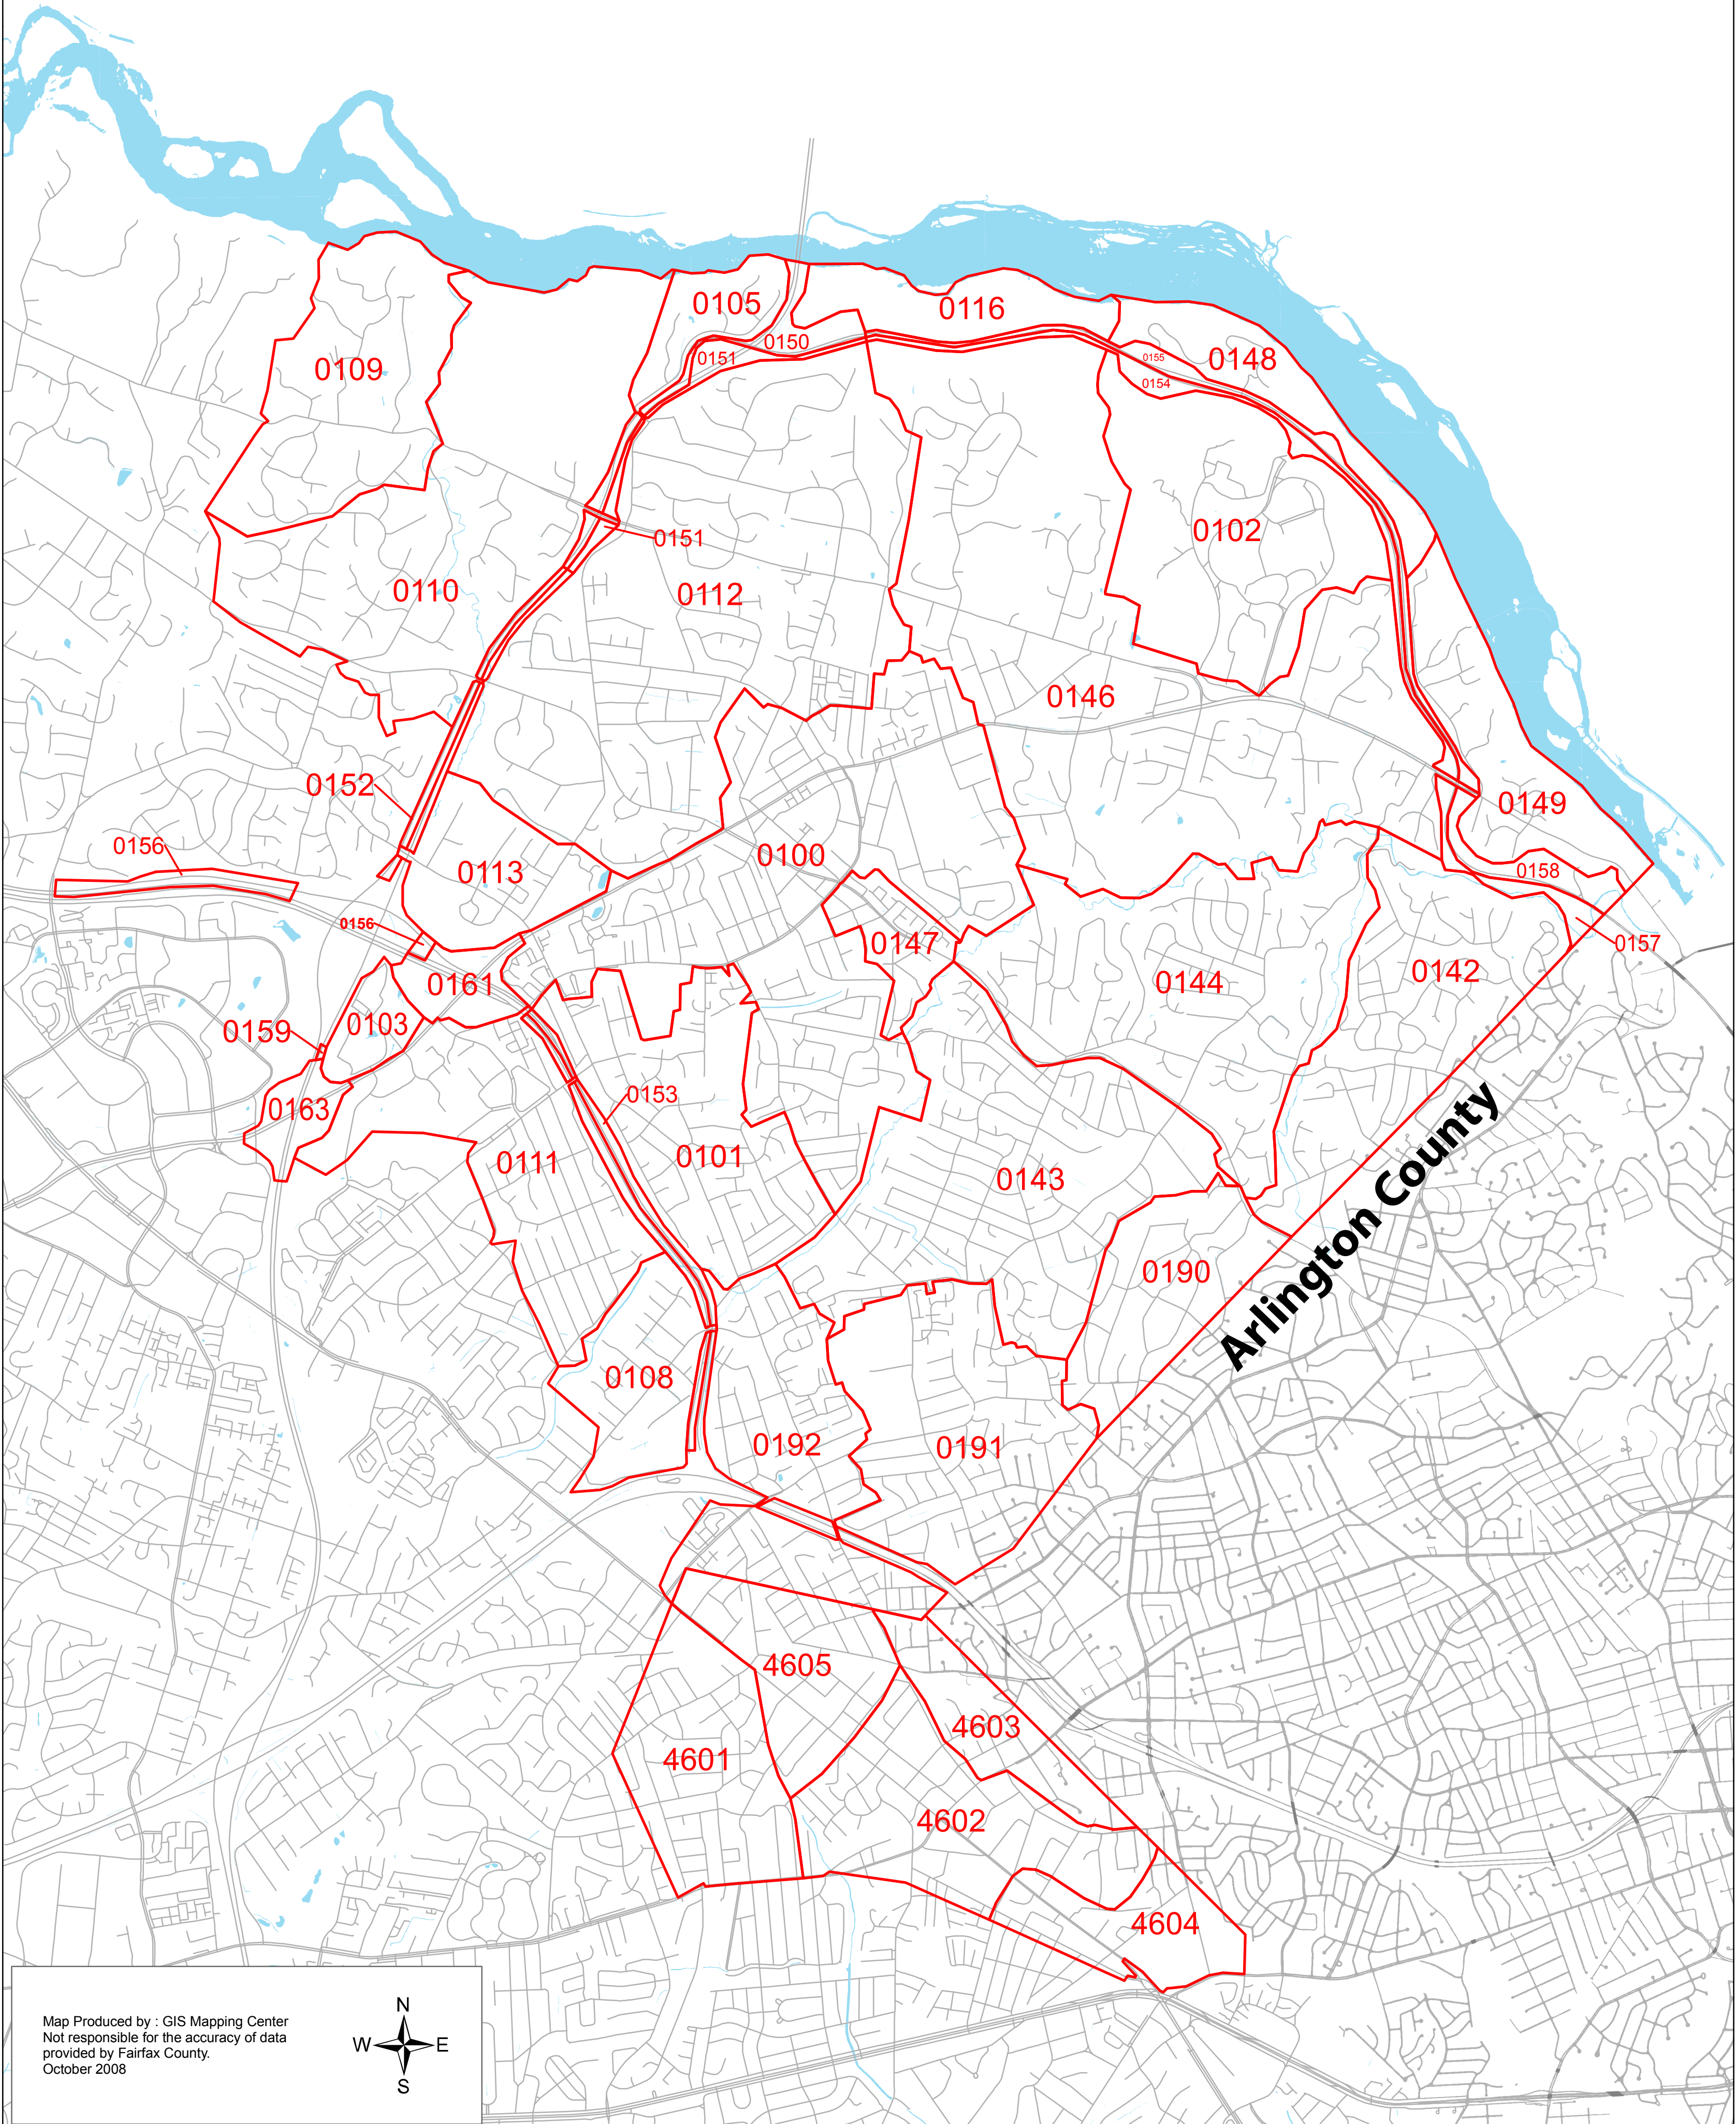

# Fairfax & Falls Church Firebox Index

**Arlington County**

Map Produced by : GIS Mapping Center  
Not responsible for the accuracy of data  
provided by Fairfax County.  
October 2008