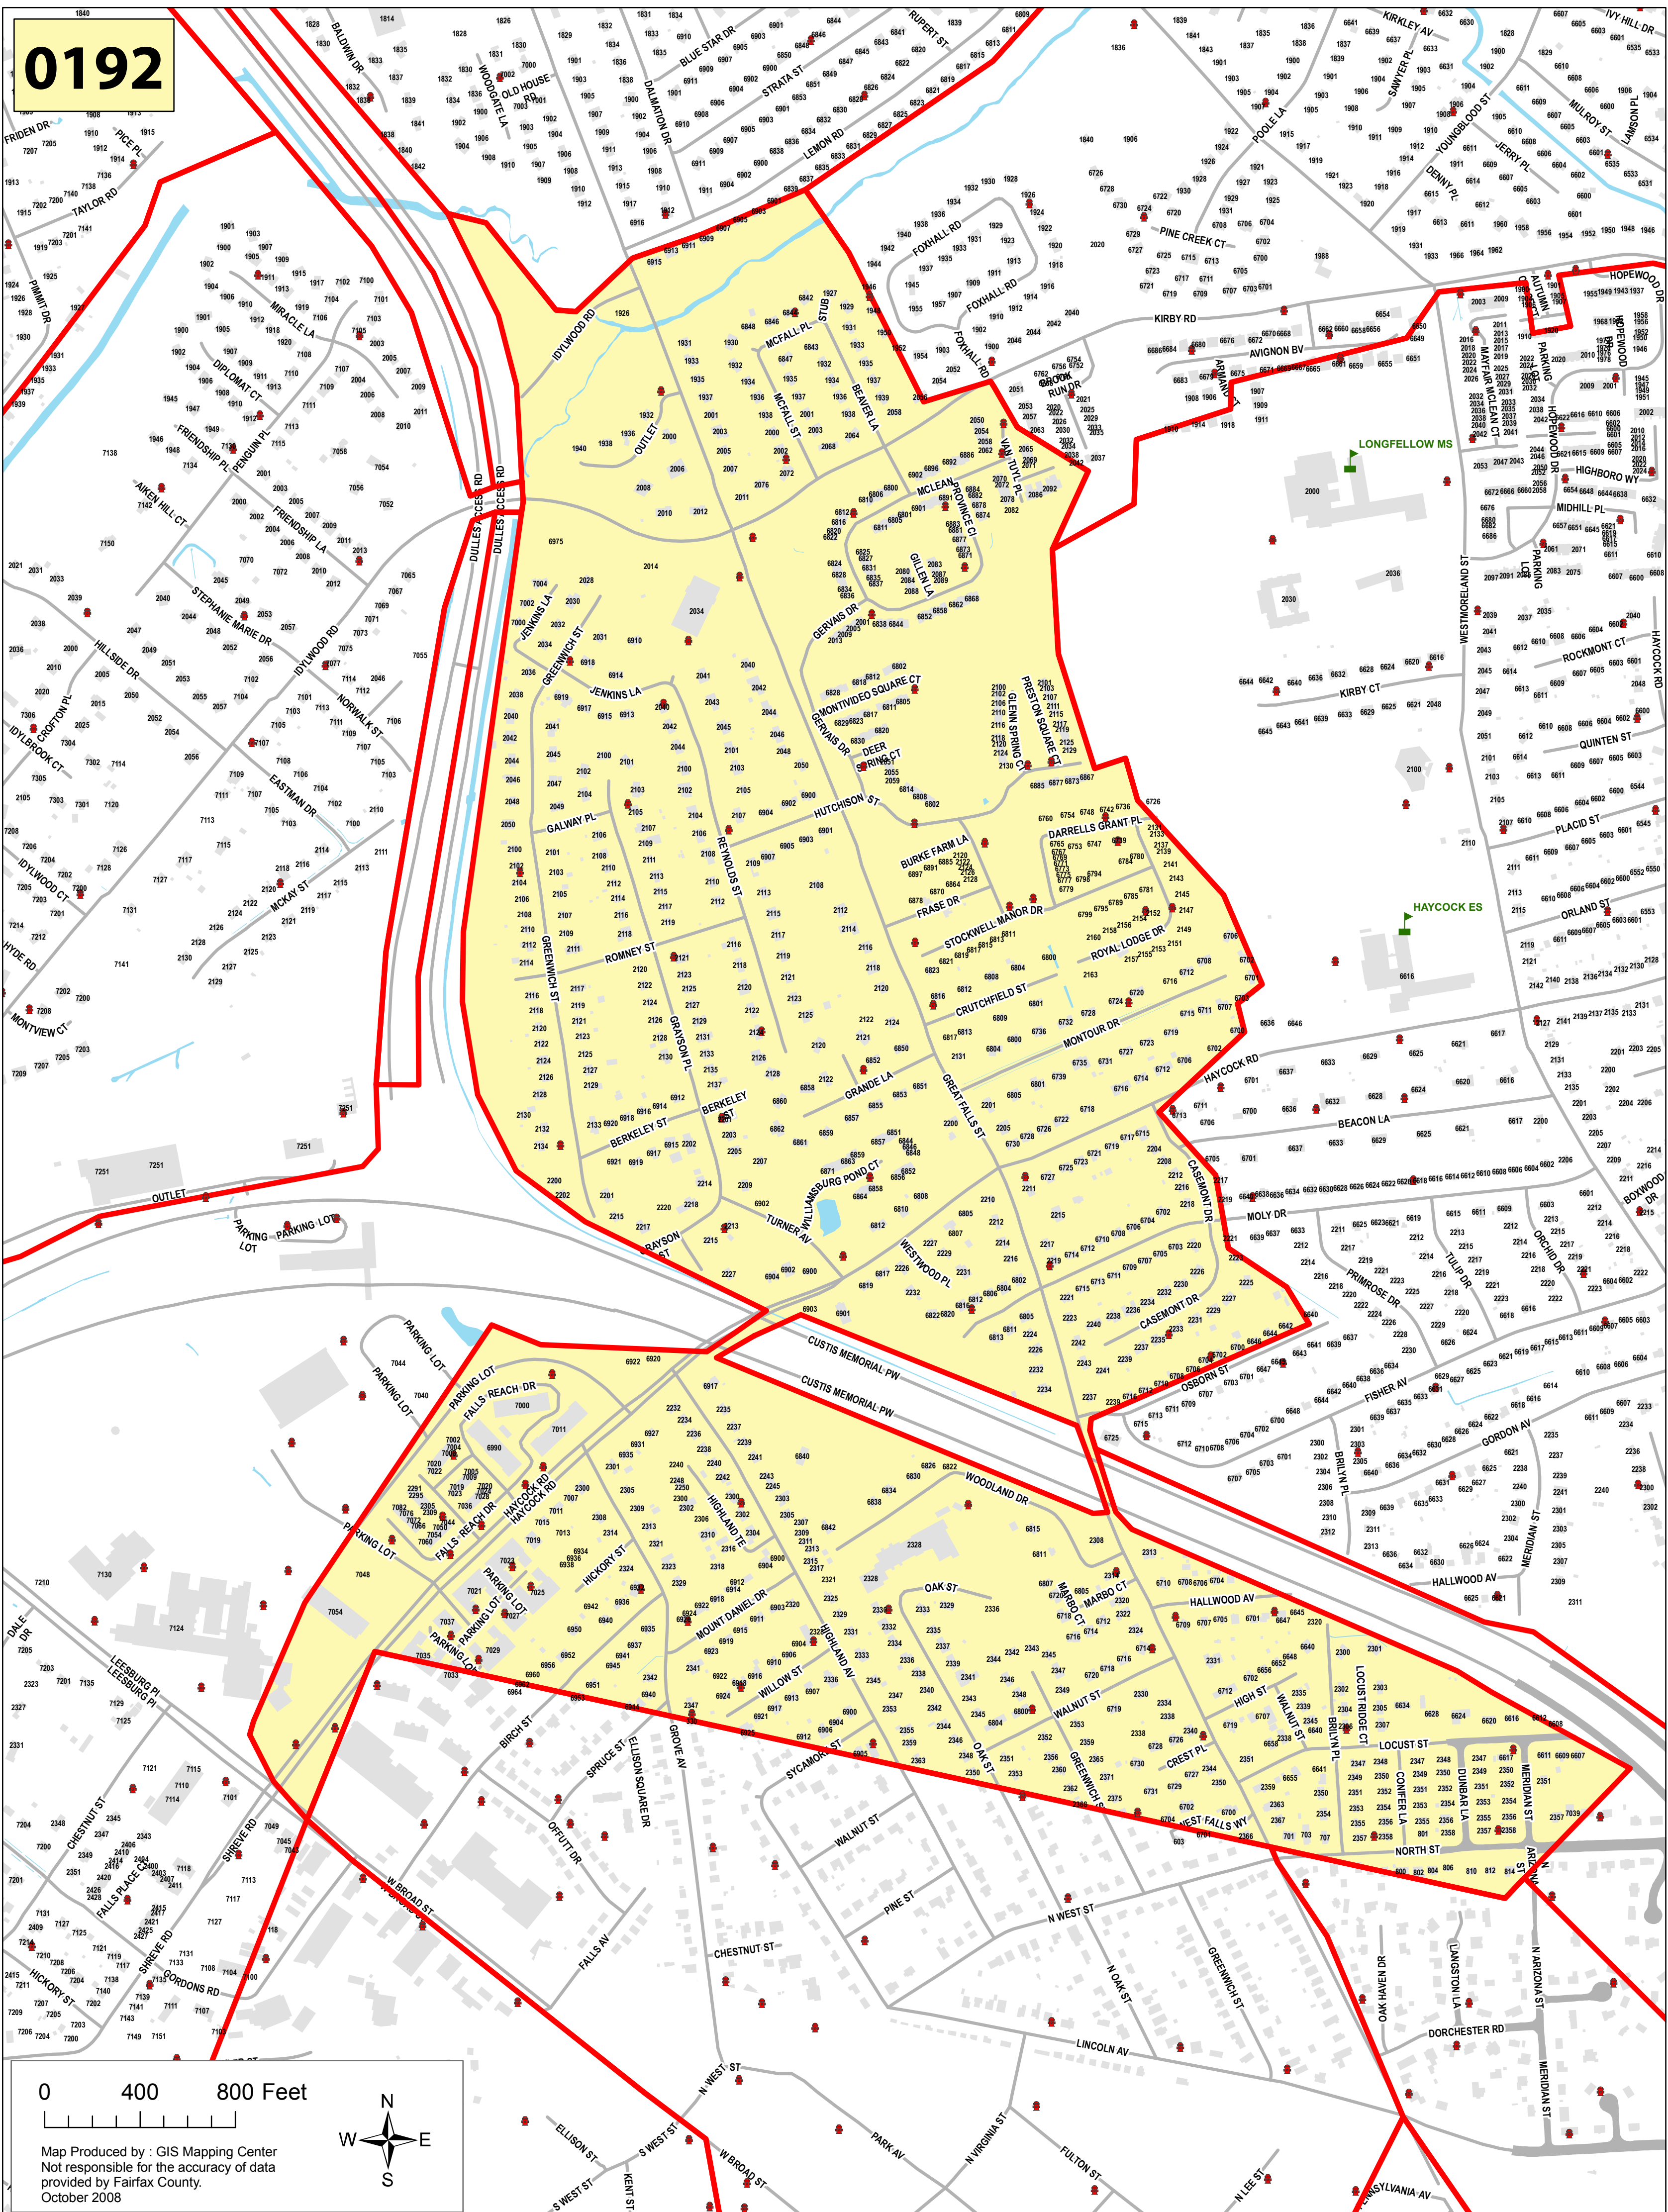

0192

0 400 800 Feet

Map Produced by : GIS Mapping Center  
Not responsible for the accuracy of data  
provided by Fairfax County.  
October 2008