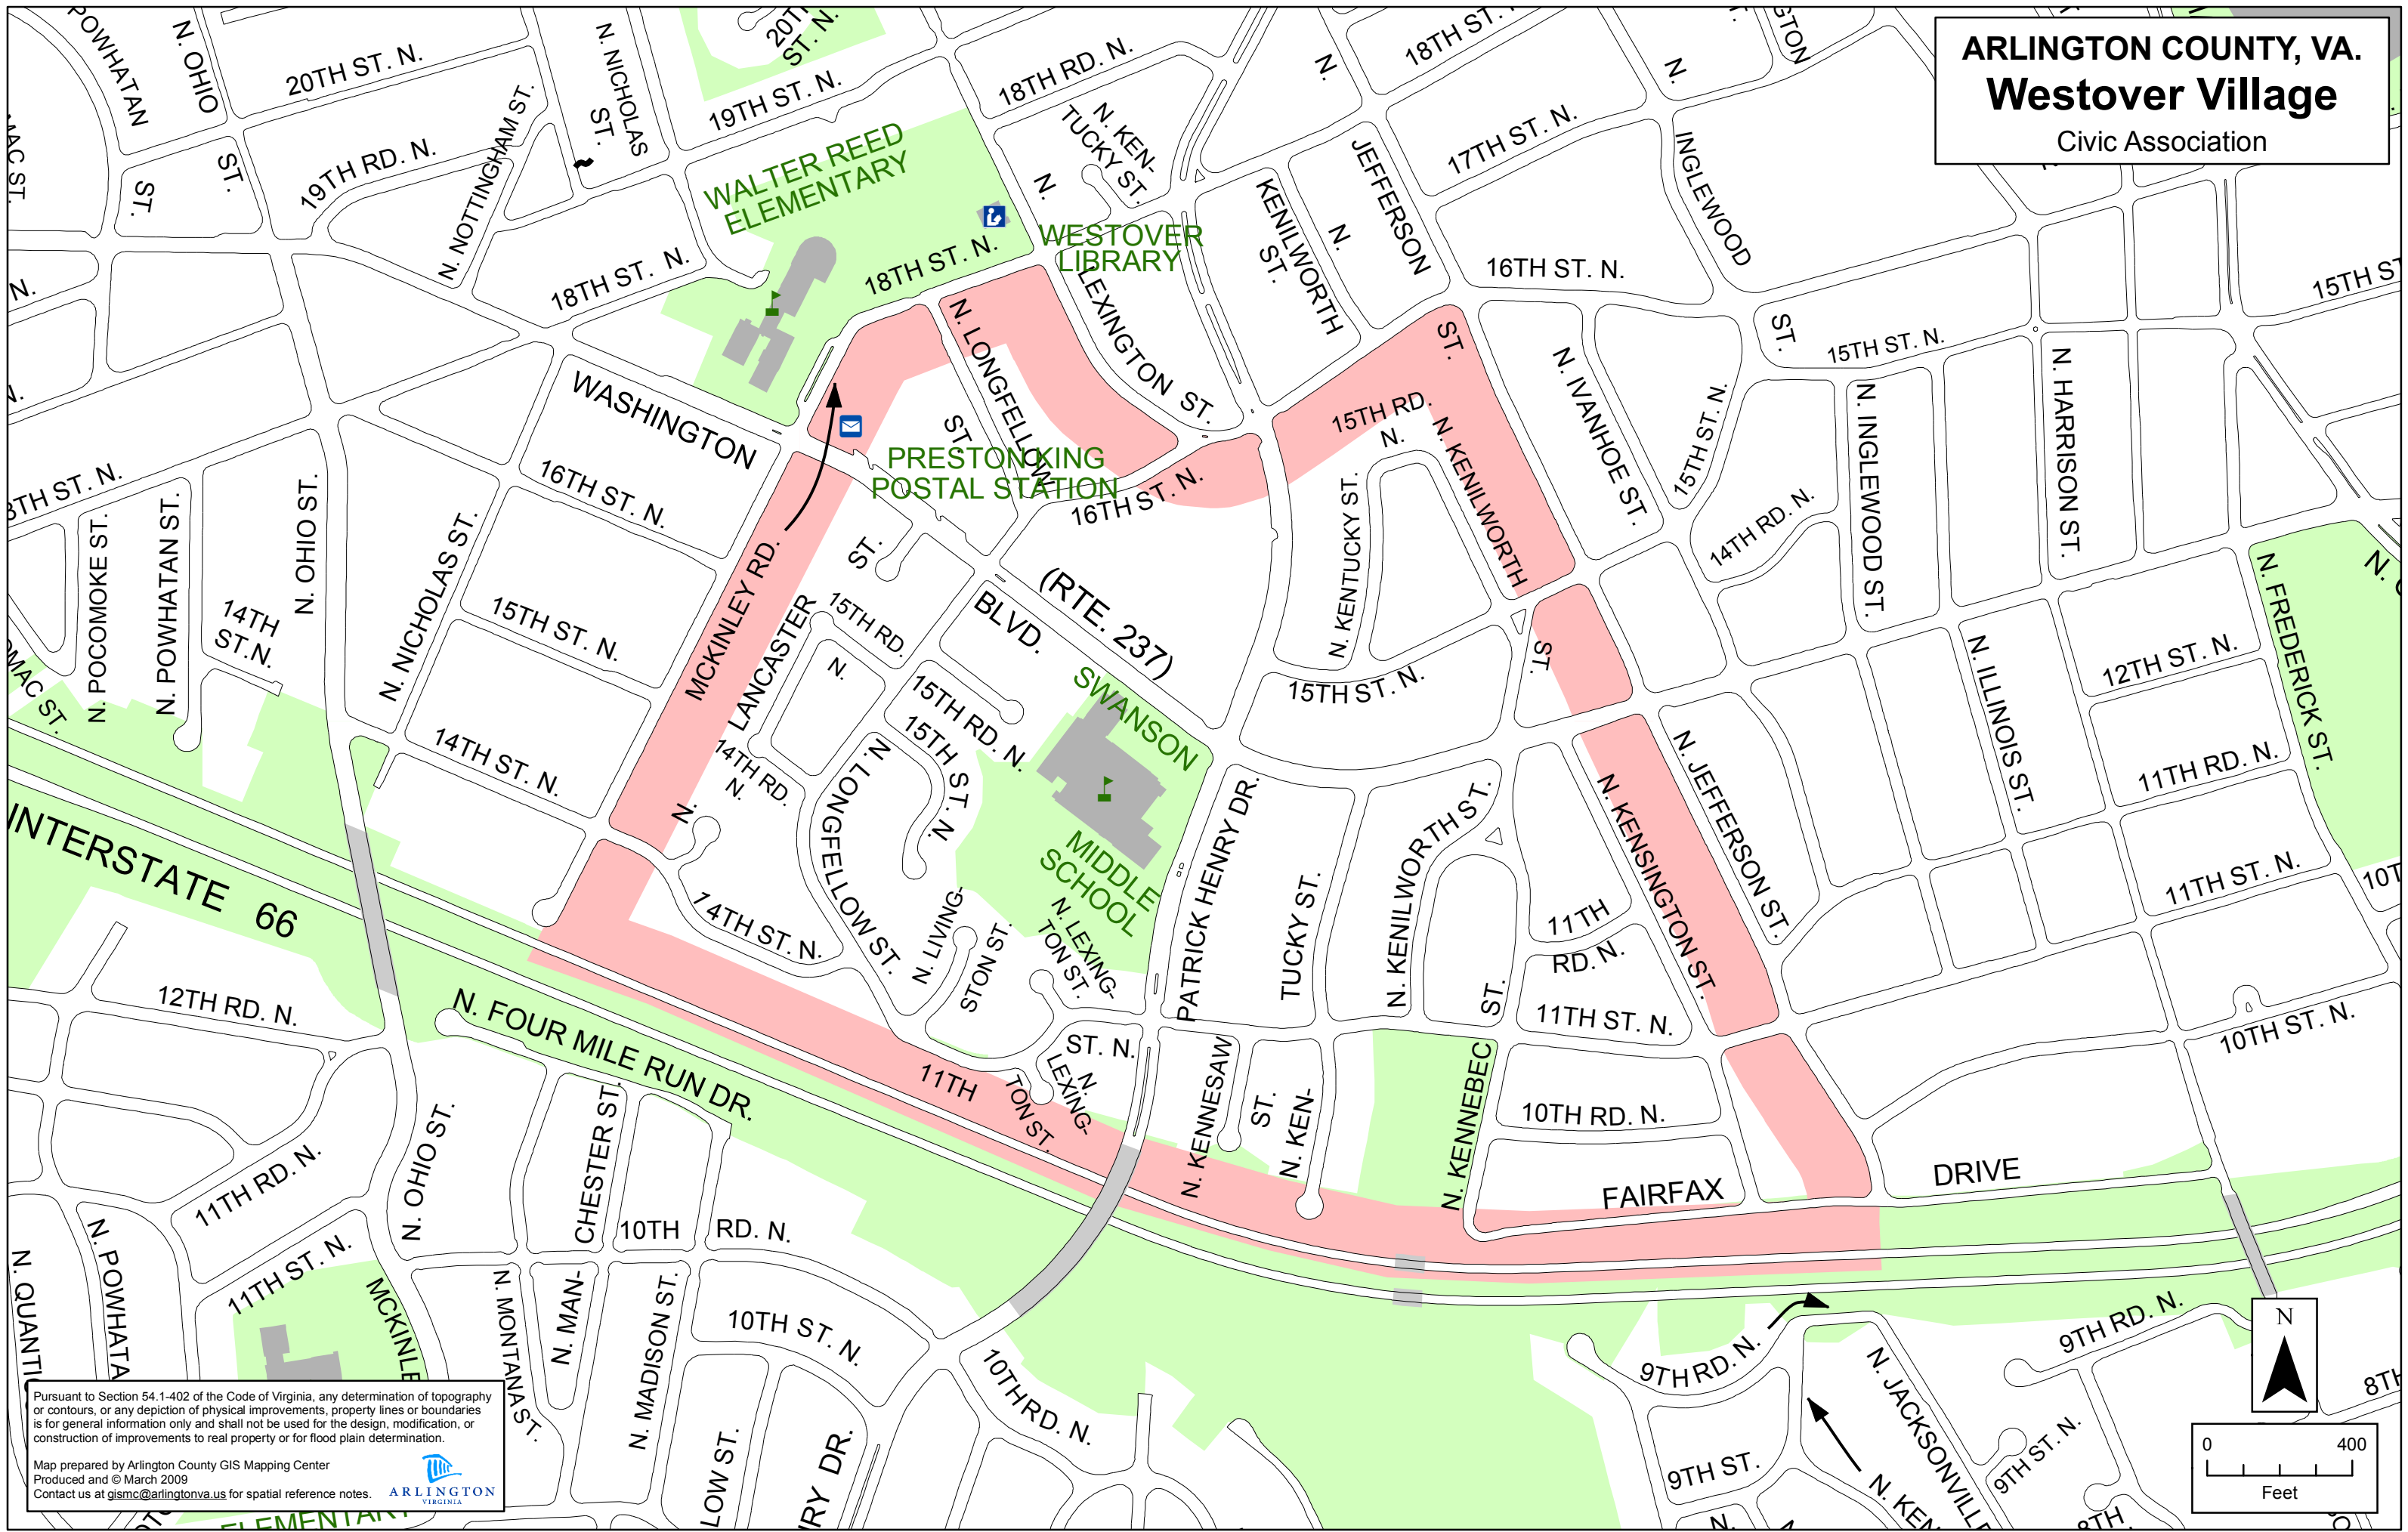

ARLINGTON COUNTY, VA.
Westover Village
Civic Association

Pursuant to Section 54.1-402 of the Code of Virginia, any determination of topography or contours, or any depiction of physical improvements, property lines or boundaries is for general information only and shall not be used for the design, modification, or construction of improvements to real property or for flood plain determination.

Map prepared by Arlington County GIS Mapping Center
Produced and © March 2009
Contact us at gismc@arlingtonva.us for spatial reference notes.