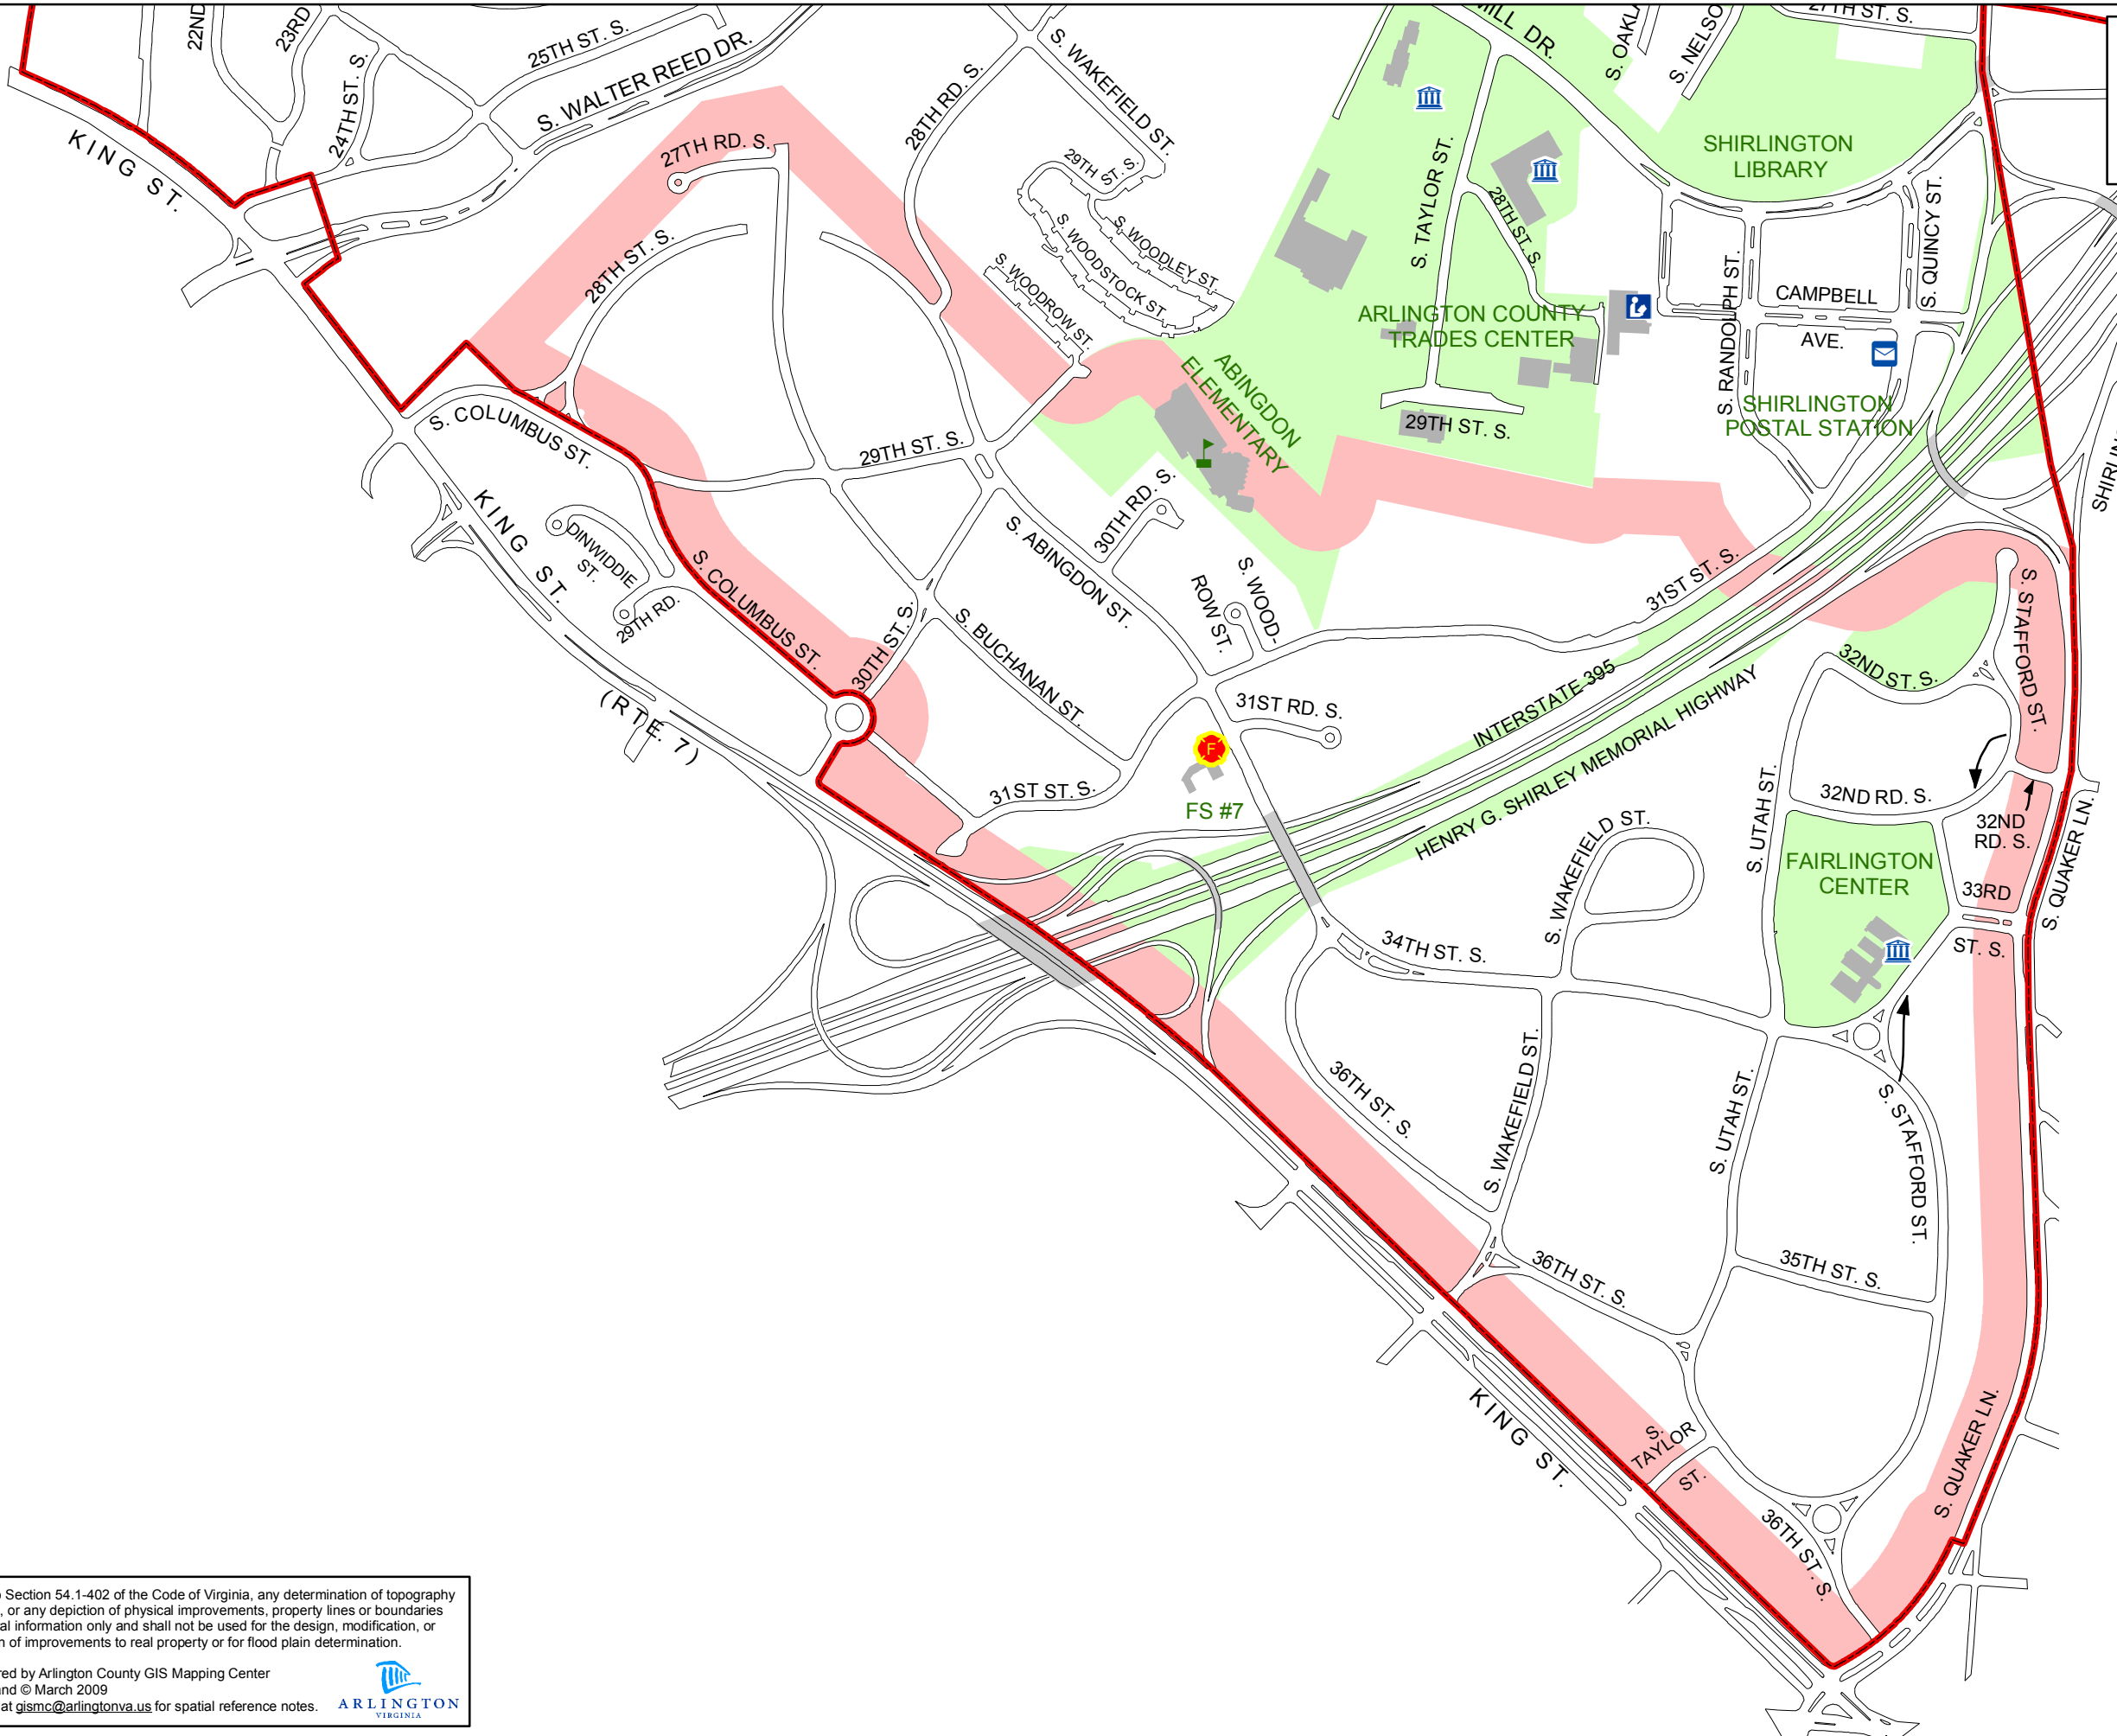

**ARLINGTON COUNTY, VA.**  
**Fairlington**  
 Civic Association

Pursuant to Section 54.1-402 of the Code of Virginia, any determination of topography or contours, or any depiction of physical improvements, property lines or boundaries is for general information only and shall not be used for the design, modification, or construction of improvements to real property or for flood plain determination.

Map prepared by Arlington County GIS Mapping Center  
 Produced and © March 2009  
 Contact us at [gismc@arlingtonva.us](mailto:gismc@arlingtonva.us) for spatial reference notes.